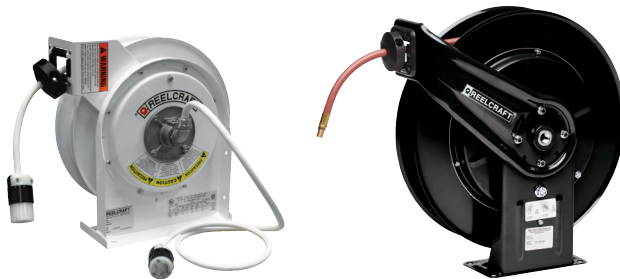

Powder Coat Paint Colors

Customize your reel paint color

Reelcraft is most well-known for its bright red reels, but we also powder coat paint black and white. Other specialty colors are also available, consult Reelcraft for more information.

*Minimum quantities may apply